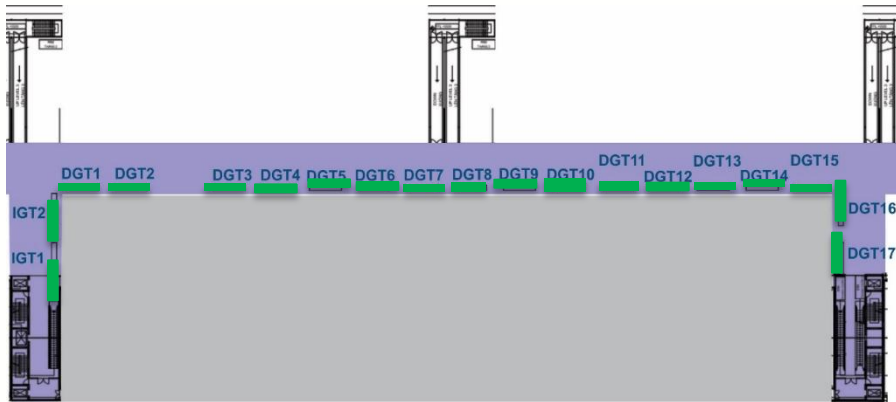

Location: DGT1 -> DGT17 Common corridor Domestic - International

Green: Available

Red: Not available

Location – Specifications – Quotes

Location:

DGT1 -> DGT17
Common corridor
Domestic - International

Specifications:

Size: 1,5m x 4m x 1 side
Number: 01 billboard
Form: Billboard include one side

Quotes:

Communication fee : Contact
Production fee: Contact

CÔNG TY CỔ PHẦN TRUYỀN THÔNG NEXTBRAND VIỆT NAM

ĐC: Số 32, ngõ 167 Trương Định, Phường Trương Định, Quận Hai Bà Trưng, TP. Hà Nội
VPGD: P. 602 - TTTM Chợ Mơ - Số 459C Bạch Mai - Quận Hai Bà Trưng - Hà Nội
SĐT: 04 6668 0000 | Email: info@nextbrand.com.vn | Website: www.nextbrand.com.vn