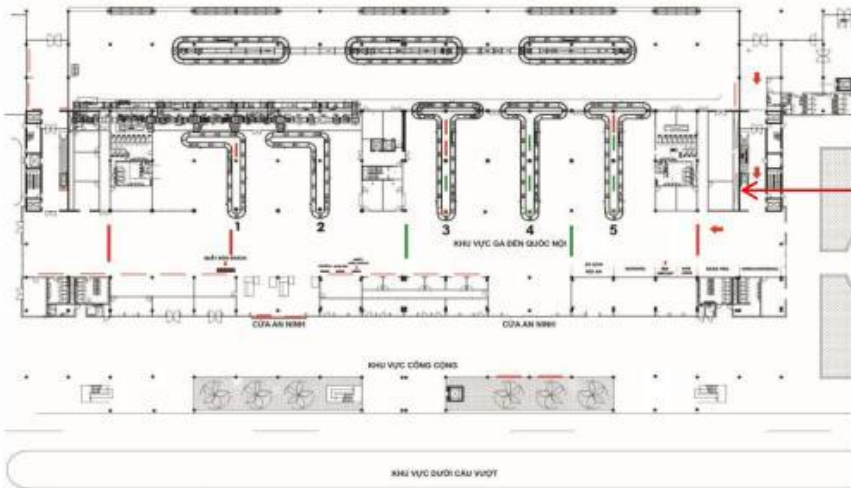

Location: Escalator - entrance to the luggage area

Location – Specifications – Quotes

Location:

Escalator - entrance to the luggage area

Specifications:

Size: 1,5 m x 4 m x 1 side

Form: Billboard include one side

Entrance to the luggage area

Position: Floor 2nd, Entrance leading to the arrival area (on the left in the direction)

Position - Specification - Quote

Position:

Floor 2nd, escalator entrance to the conveyor area to receive luggage station domestic, Da Nang airport.

Escalator – Arrival Domestic

Position: Floor 1st, Entrance to the arrival area (on the left going in)

Position - Specification - Quote

Position:

Floor 1st, at the end of the escalator entrance to the conveyor area to receive baggage station to domestic, Da Nang airport.

Specification:

Size: 3,0mR x 2,0mC x 1 side
Material: Advertising images printed on high-class Hiflex canvas, illuminated by LEDs

Quote:

Media fee: Contact

Position: Floor 2nd, entrance to the arrival area (to the right of the entrance)