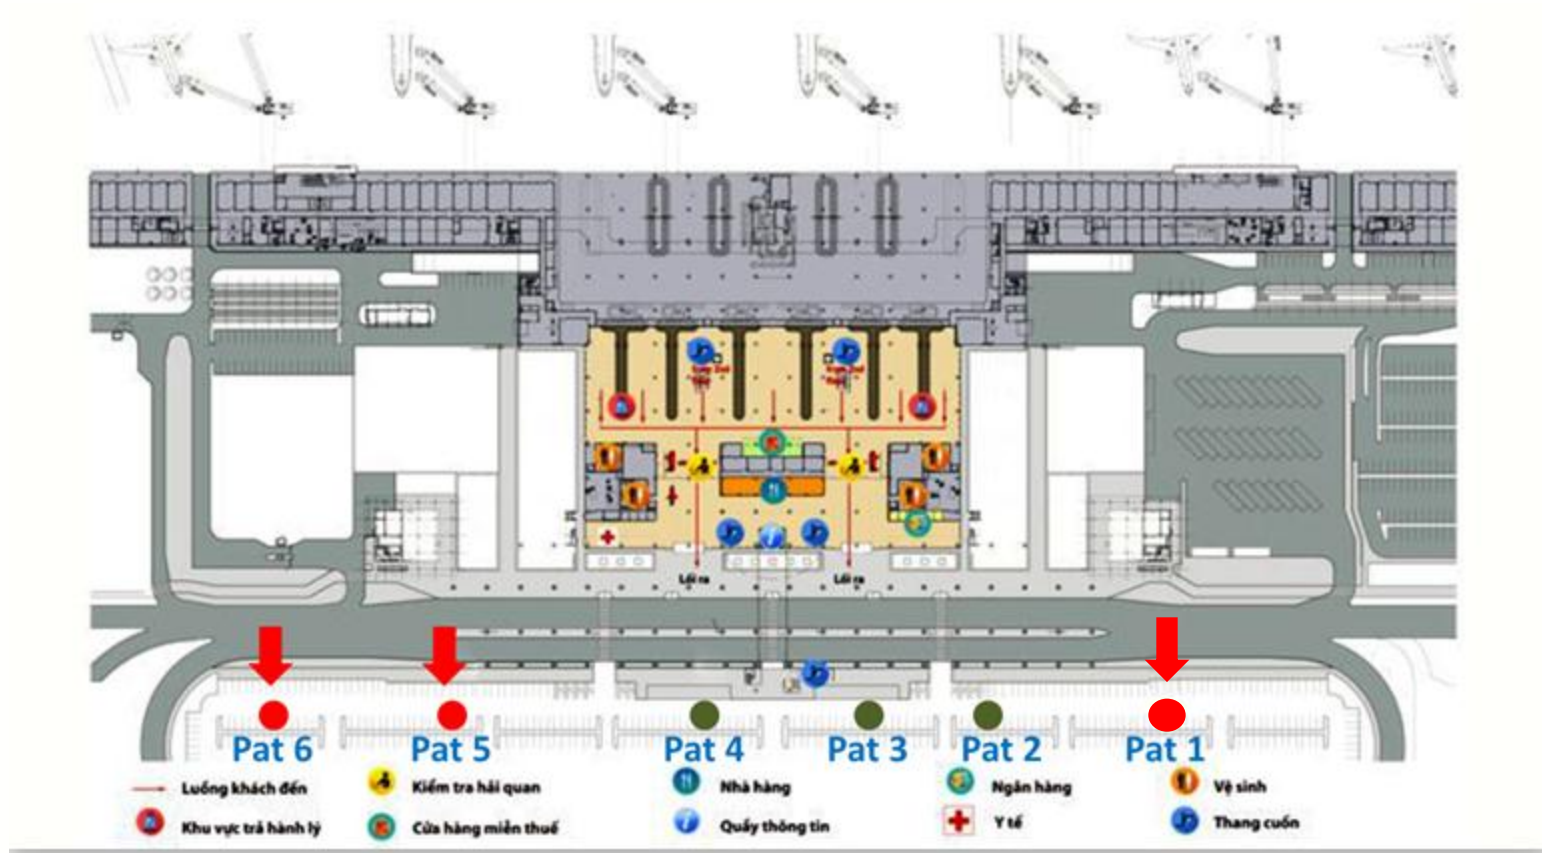

Position of advertising

NEXTBRAND VIETNAM MEDIA JOINT STOCK COMPANY

Add: No 32, lane 167 Truong Dinh, Truong Dinh Ward, Hai Ba Trung District, Ha Noi City
Head Office: Room 602 - Cho Mo Plaza - No 459C Bach Mai - Hai Ba Trung District - Ha Noi
Tel: 04 6668 0000 | Email: info@nextbrand.com.vn | Website: www.nextbrand.com.vn

Map of Parking Area