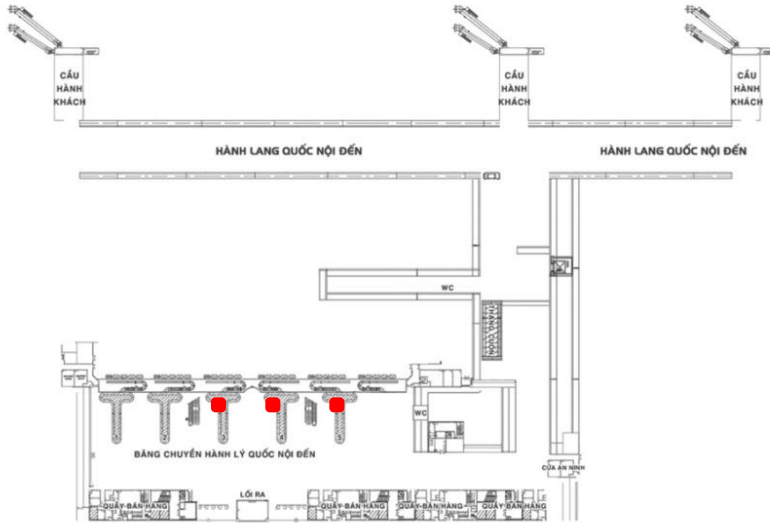

Location: Baggage claim No 1, 2, 3, 4, 5 – Domestic Arrival

- Vị trí quảng cáo