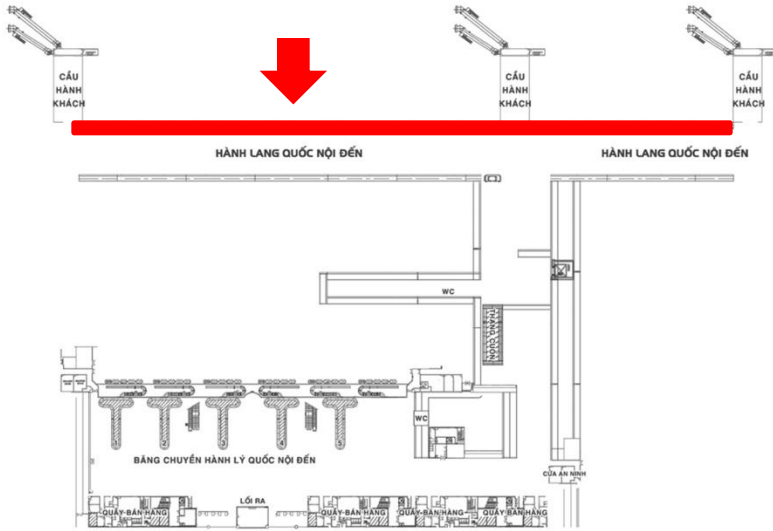

DOMESTIC TERMINAL – DA NANG AIRPORT

LOCATION: CHECK-IN LOBBY , FLOOR 2ND

Location – Specifications – Quotes

Location:

2nd floor, check-in lobby for domestic terminal, Danang airport.

Specifications:

Size: 1m(w) x 1,5m(h) x 01 side
Form: Billboard lightbox
Number: 15 locations
Lighting time: 6h-24h

Corridor General area map

Location: Common corridor area – Arrival Domestic

Location – Specifications – Quotes

Location:

Common corridor area –
Arrival Domestic

Specifications:

Size: 0.25m (height) x 180m (horizontal)
Number: 01 corridor
Form: Decal glass stickers along the
corridor