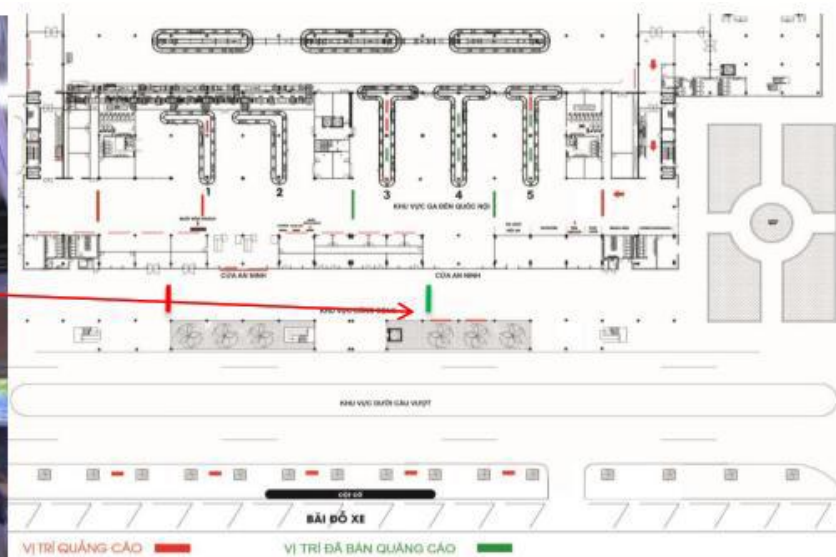

Location: Opposite of exit A4 – Domestic Arrival

Position - Specifications - Quotes

Position :

Billboard opposite the A4 exit of public areas to Domestic terminal, Danang airport.

Specification :

Size: 4,0mR x 1,5mC x 2 sides
Material: Advertising images printed on high-class Hiflex canvas, illuminated by LEDs
Number: 2 billboards

Quote:

Media fee: Contact

CÔNG TY CỔ PHẦN TRUYỀN THÔNG NEXTBRAND VIỆT NAM

ĐC: Số 32, ngõ 167 Trương Định, Phường Trương Định, Quận Hai Bà Trưng, TP. Hà Nội
VPGD: P. 602 - TTTM Chợ Mơ - Số 459C Bạch Mai - Quận Hai Bà Trưng - Hà Nội
SĐT: 04 6668 0000 | Email: info@nextbrand.com.vn | Website: www.nextbrand.com.vn

Opposite of exit A4 – Domestic Arrival