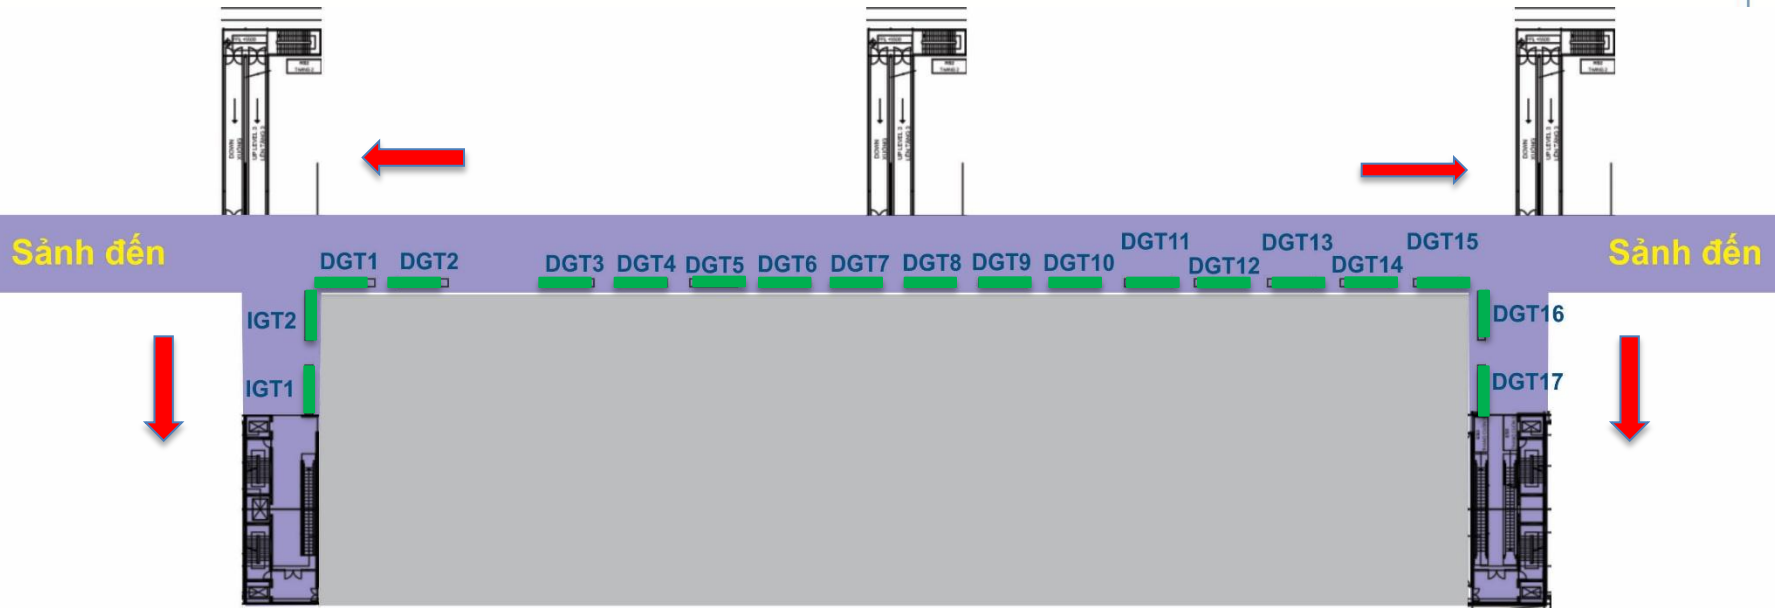

ARRIVAL - CORRIDOR GENERAL AREA

Green: Available

Red: Not available

International downward
to baggage

Domestic downward
to baggage

NEXTBRAND VIETNAM MEDIA JOINT STOCK COMPANY

Add: No 32, lane 167 Truong Dinh, Truong Dinh Ward, Hai Ba Trung District, Ha Noi City
Head Office: Room 602 - Cho Mo Plaza - No 459C Bach Mai - Hai Ba Trung District - Ha Noi
Tel: 04 6668 0000 | Email: info@nextbrand.com.vn | Website: www.nextbrand.com.vn

Corridor General area map