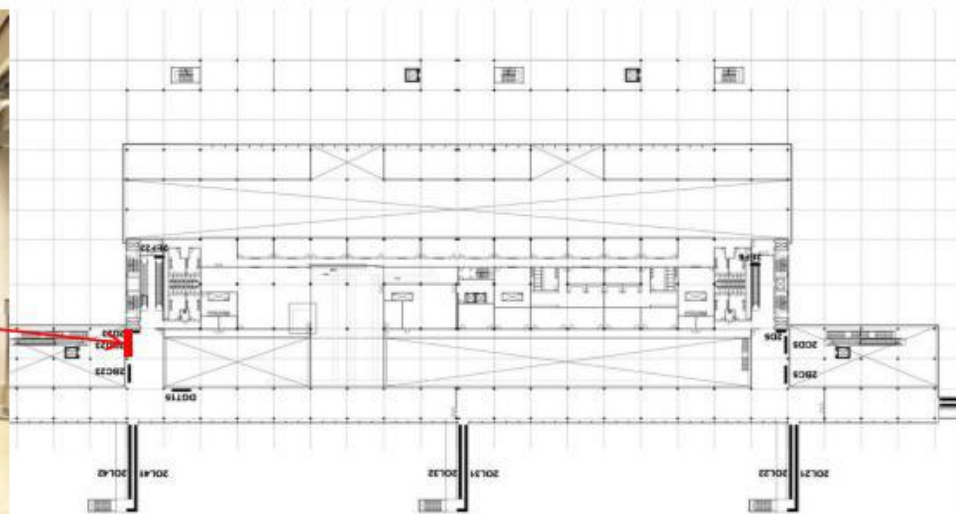

Location: 2nd floor, Entrance to the arrival station area (on the left of the entrance)

Position - Specification - Quote

Position:

Floor 2nd, the entrance of the conveyor belt area to the domestic, Da Nang airport.

Specification:

Size: 4,0mR x 1,5mC x 1 side
Material: Advertising images printed on high-class Hiflex canvas, illuminated by LEDs

Quote:

Media fee: Contact

CÔNG TY CỔ PHẦN TRUYỀN THÔNG NEXTBRAND VIỆT NAM

ĐC: Số 32, ngõ 167 Trương Định, Phường Trương Định, Quận Hai Bà Trưng, TP. Hà Nội
VPGD: P. 602 - TTTM Chợ Mơ - Số 459C Bạch Mai - Quận Hai Bà Trưng - Hà Nội
SĐT: 04 6668 0000 | Email: info@nextbrand.com.vn | Website: www.nextbrand.com.vn

Entrance to the arrival area