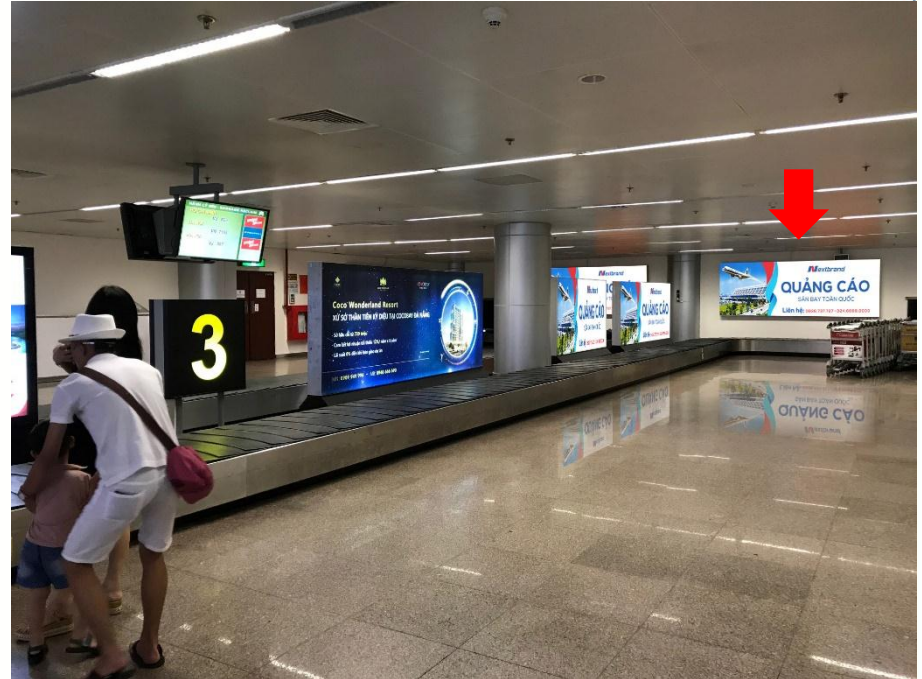

Location – Specifications – Quotes

Location:

Baggage claim No 1, 2, 3,
4, 5 – Domestic Arrival

Specifications:

Size: 1,5m x 4m x 1 side
Form: Billboard include one side
Number: billboards

Quotes:

Communication fee: Contact

CÔNG TY CỔ PHẦN TRUYỀN THÔNG NEXTBRAND VIỆT NAM

ĐC: Số 32, ngõ 167 Trương Định, Phường Trương Định, Quận Hai Bà Trưng, TP. Hà Nội
VPGD: P. 602 - TTTM Chợ Mơ - Số 459C Bạch Mai - Quận Hai Bà Trưng - Hà Nội
SĐT: 04 6668 0000 | Email: info@nextbrand.com.vn | Website: www.nextbrand.com.vn

Baggage - Arrival Domestic