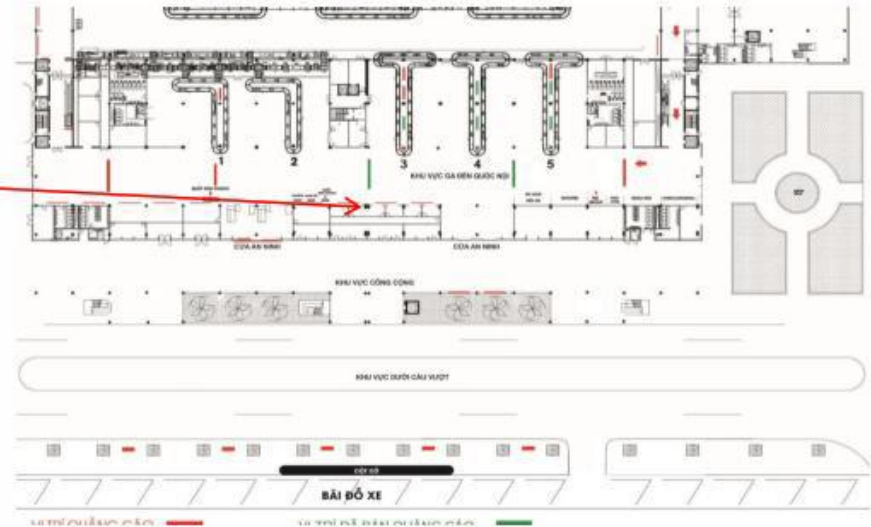

Location: Escalator - entrance to the luggage area

Location – Specifications – Quotes

Location:

Escalator - entrance to the luggage area

Specifications:

Size: 1,5 m x 4 m x 1 side

Form: Billboard include one side

Carousel No. 01.03.05

Location: Central ceiling drop panel – Domestic Arrival

Position - Specifications - Quotes

Position:

Billboard drop ceiling center regional isolation station to Domestic, Da Nang airport.

DOMESTIC ARRIVAL

Location: Wall cladding area isolated – Domestic Arrival

Position - Specifications - Quotes

Position:

Wall panel between the insulating area of the station to the Domestic and Da Nang airport.