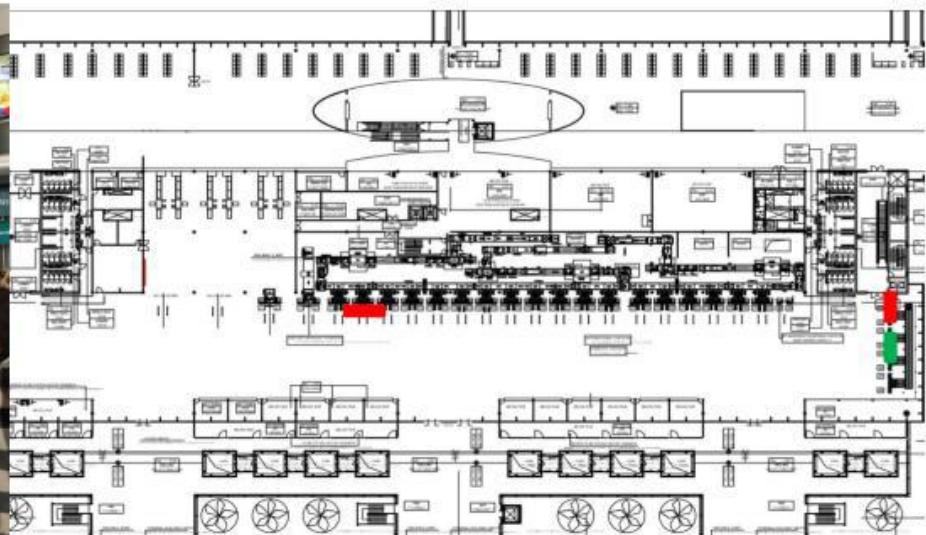

Location: Lobby check-in procedures – Departure Terminal

Position - Specifications - Quotes

Position :

On the roof of the lobby, do procedures for Check-in for domestic terminal, Vietnam Airlines cave, Da Nang airport. (Counters 01 through 04)

Specification :

Size: 4,0mR x 2,0mC x 1 side
Material: Advertising images printed on high-class Hiflex canvas, illuminated by LEDs
Number: 2 billboards

Quote:

Media fee: Contact

CÔNG TY CỔ PHẦN TRUYỀN THÔNG NEXTBRAND VIỆT NAM

ĐC: Số 32, ngõ 167 Trương Định, Phường Trương Định, Quận Hai Bà Trưng, TP. Hà Nội
VPGD: P. 602 - TTTM Chợ Mơ - Số 459C Bạch Mai - Quận Hai Bà Trưng - Hà Nội
SĐT: 04 6668 0000 | Email: info@nextbrand.com.vn | Website: www.nextbrand.com.vn