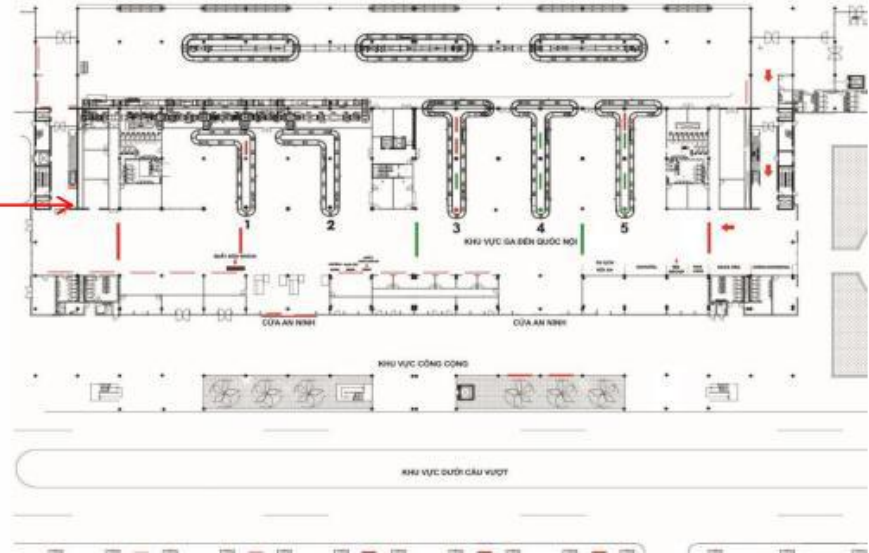

Location: 1st floor, Entrance to the arrival station area (on the right facing entrance)

Position - Specification - Quote

Position:

Floor 1, at the end of the escalator entrance to the conveyor area to receive baggage station to domestic, Da Nang airport.

Specification:

Size: 1,6mR x 2,4mC x 1 side
Material: Advertising images printed on high-class Hiflex canvas, illuminated by LEDs

Quote:

Media fee: Contact

Công ty cổ phần truyền thông Nextbrand Việt Nam

Số nhà 32, ngõ 167 Trương Định, P. Trương Định, Q. Hai Hai Bà Trưng, Tp. Hà Nội
Sdt: 043 628 5619 | Email: info@nextbrand.com.vn | Website: nextbrand.com.vn

Entrance to the arrival area