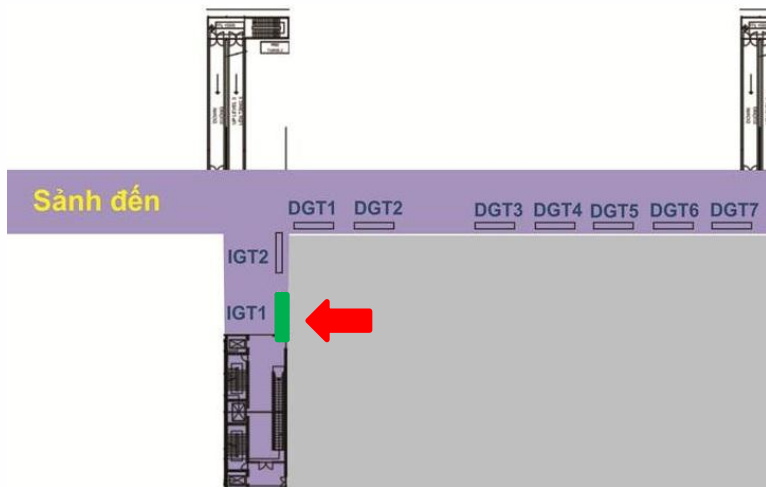

Quote:

Media fee: Contact

Location: 1st floor, Entrance to the arrival station area (on the right facing entrance)

Position - Specification - Quote

Position:

Floor 1, at the end of the escalator entrance to the conveyor area to receive baggage station to domestic, Da Nang airport.

Specification:

Size: 1,6mR x 2,4mC x 1 side
Material: Advertising images printed on high-class Hiflex canvas, illuminated by LEDs

Quote:

Media fee: Contact

Công ty cổ phần truyền thông Nextbrand Việt Nam

Số nhà 32, ngõ 167 Trương Định, P. Trương Định, Q. Hai Hai Bà Trưng, Tp. Hà Nội
Sdt: 043 628 5619 | Email: info@nextbrand.com.vn | Website: nextbrand.com.vn

Entrance to the arrival area

Location: Entrance to the luggage area

Location – Specifications – Quotes

Location:

Entrance to the luggage area

Specifications:

Size: 1,5 m x 4 m x 1 side
Form: Billboard include one side
Number: 02 billboards
(left and right)