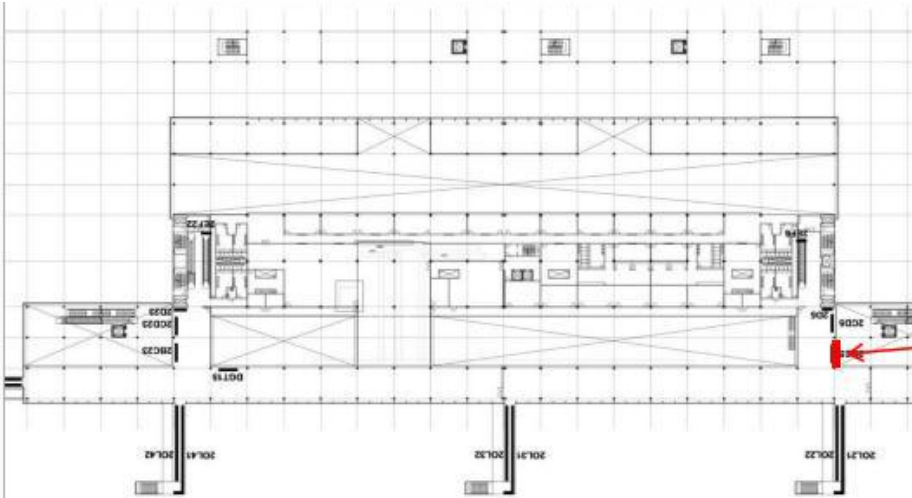

Location: Escalator - entrance to the luggage area

Location – Specifications – Quotes

Location:

Escalator - entrance to the luggage area

Specifications:

Size: 1,5 m x 4 m x 1 side

Form: Billboard include one side

Escalator – Arrival Domestic

Position: Floor 1st, Entrance to the arrival area (on the left going in)

Position - Specification - Quote

Position:

Floor 1st, at the end of the escalator entrance to the conveyor area to receive baggage station to domestic, Da Nang airport.

Specification:

Size: 3,0mR x 2,0mC x 1 side
Material: Advertising images printed on high-class Hiflex canvas, illuminated by LEDs

Quote:

Media fee: Contact

Position: Floor 2nd, entrance to the arrival area (to the right of the entrance)