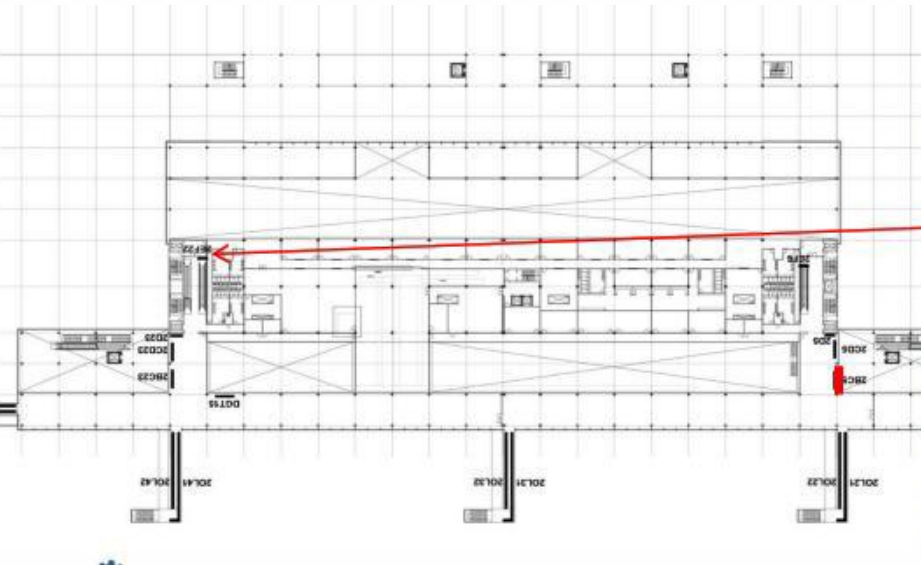

Location: Escalator - entrance to the luggage area

Location – Specifications – Quotes

Location:

Escalator - entrance to the luggage area

Specifications:

Size: 1,5 m x 4 m x 1 side

Form: Billboard include one side

Entrance to the luggage area

Position: Floor 2nd, Entrance leading to the arrival area (on the left in the direction)

Position - Specification - Quote

Position:

Floor 2nd, escalator entrance to the conveyor area to receive luggage station domestic, Da Nang airport.

Specification:

Size: 3,0mR x 2,0mC x 1 side
Material: Advertising images printed on high-class Hiflex canvas, illuminated by LEDs

Quote:

Media fee: Contact

Position: Floor 2nd, entrance to the arrival area (to the right of the entrance)