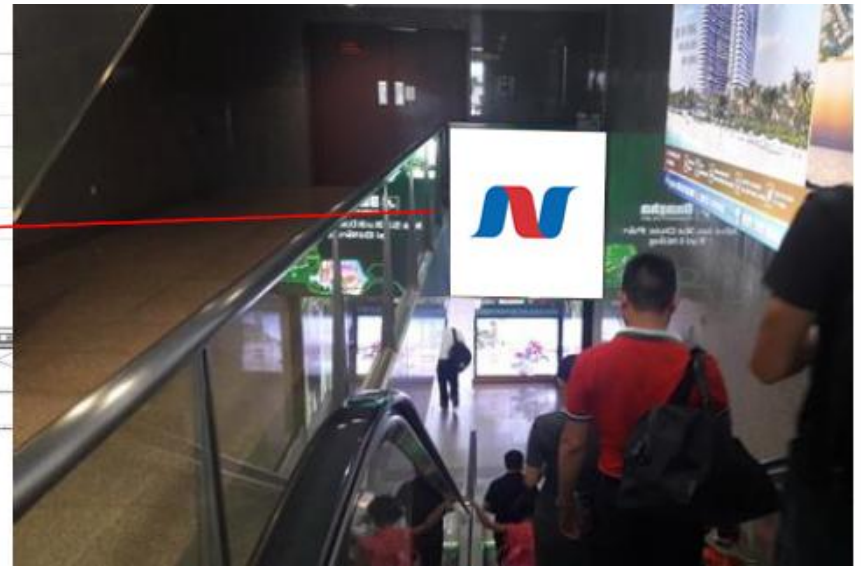

Location: Escalator - entrance to the luggage area

Location – Specifications – Quotes

Location:

Escalator - entrance to the luggage area

Specifications:

Size: 1,5 m x 4 m x 1 side

Form: Billboard include one side

Entrance to the luggage area

Position: Floor 2nd, Entrance leading to the arrival area (on the left in the direction)

Position - Specification - Quote

Position:

Floor 2nd, escalator entrance to the conveyor area to receive luggage station domestic, Da Nang airport.