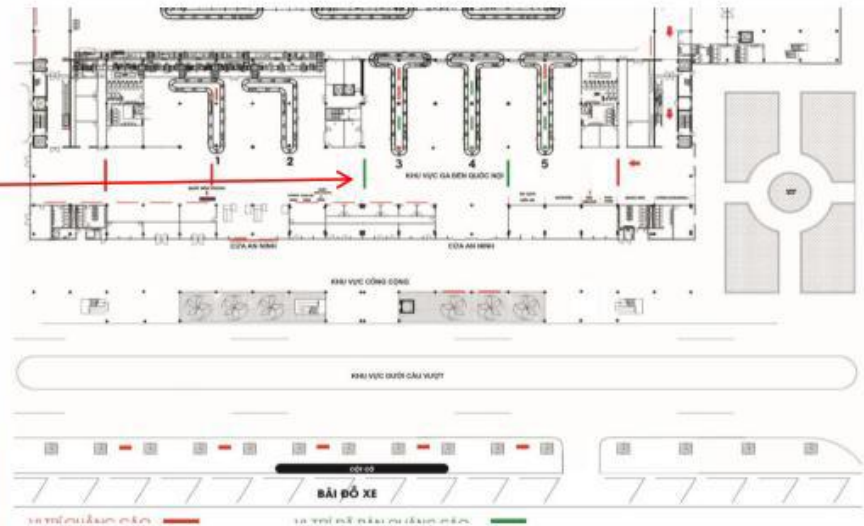

Location: Central ceiling drop panel – Domestic Arrival

Position - Specifications - Quotes

Position:

Billboard drop ceiling center regional isolation station to Domestic, Da Nang airport.

Specification:

Size: 8,0mR x 2,0mC x 2 mặt
Material: Advertising images printed on high-class Hiflex canvas, illuminated by LEDs

Quote:

Media fee: Contact

CÔNG TY CỔ PHẦN TRUYỀN THÔNG NEXTBRAND VIỆT NAM

ĐC: Số 32, ngõ 167 Trương Định, Phường Trương Định, Quận Hai Bà Trưng, TP. Hà Nội
VPGD: P. 602 - TTTM Chợ Mơ - Số 459C Bạch Mai - Quận Hai Bà Trưng - Hà Nội
SĐT: 04 6668 0000 | Email: info@nextbrand.com.vn | Website: www.nextbrand.com.vn

DOMESTIC ARRIVAL